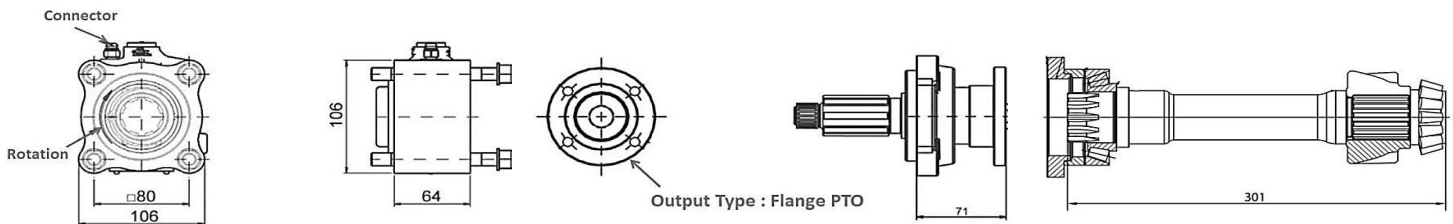

G-SERIES

INSTALL ZF-PTO BEZARES BRAND

ISUZUISUZU
BODY CORPORATION**IBC****MODEL : GXZ360**

Main PTO / Adapter (Torque 600-800)

Main PTO	Torque(Nm)	800
	Weight(Kg)	4
	Mounting	T/M Rear
	Shift System	Pneumatic
Adapter Kit	Continuous Torque(Nm)	600
	Intermittent Torque (Nm)	800
	Power (HP) 1000 rpm	64Kw
	Engine to PTO ratio	1:0.97
	Weight(Kg)	5.9

Dimensions / Output Type

- * **Adapter Kit 800Nm only at factory.**
- * **Longer usability time.**
- * **Standardized parts.**

**Jobs : Cement Powder Tank,
Oil Tanker, Dump Truck Etc.**

*Serve you with
high quality !*